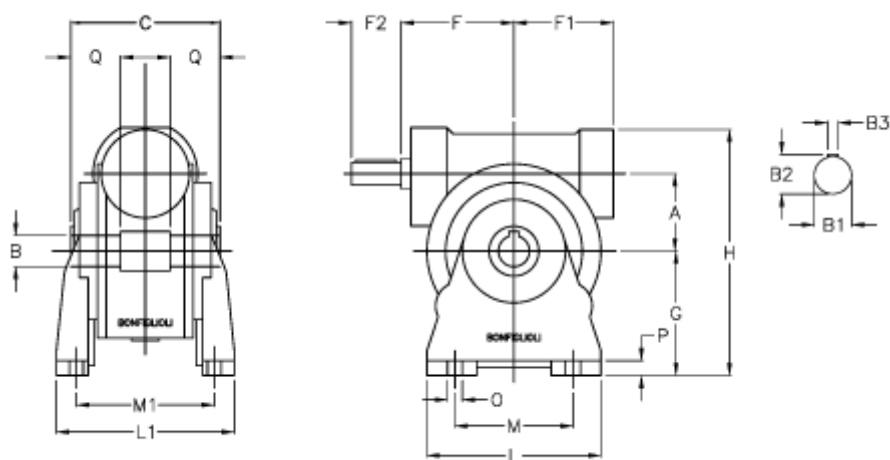

Article number: 3901049028200

Description: Worm gear with solid input shaft
VF 49A-28-HS

Measures

a	= 49.5	F1	= 63	P	= 12
B	= 25	g	= 82	Q	= 22.5
B1 E7	= 16	H	= 162		
B2	= 18.0	L	= 110		
B3 H9	= 5	L1	= 124		
C	= 82	m	= 63		
Description	= VF 49A-xx-63B5	M1	= 98.5		
F	= 65.0	O	= 8.5		